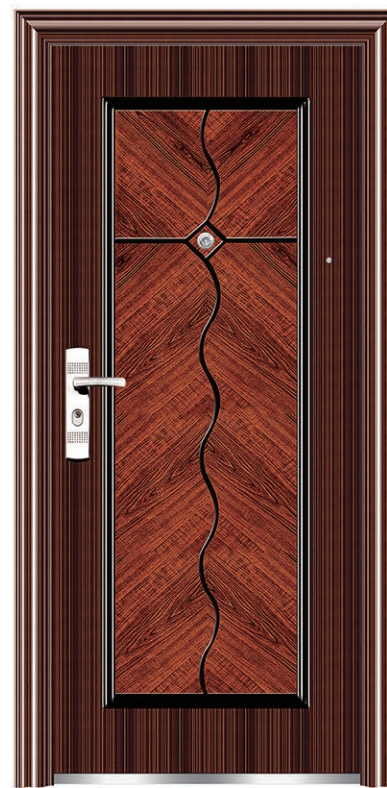

STEEL SECURITY
DOORS AVAILABLE SERIES

Honeycomb

Rockwool

Silica aluminum

BG-S9205

BG-S2022

BG-S2054

BG-S2019

BGS2023

BGS2027

OPTIONAL HANDLE

JW-9587 JW-1818 JW-8860 GA-8809 JW-6688 JW-3636 JW-8898 JW-8686

**STEEL SECURITY
REGULAR DOORS SERIES**

**STEEL SECURITY
REGULAR DOORS SERIES**

BG-S9029

BG-S9030

BG-S9032

BG-S9046

BG-S9047

BG-S9050

BG-S9033

BG-S9042

BG-S9043

BG-S9053

BG-S9054

BG-S9055

**STEEL SECURITY
GLASS DOORS SERIES**

**STEEL SECURITY
GLASS DOORS SERIES**

BG-SG8011

BG-SG8012

BG-SG8013

BG-SG8015