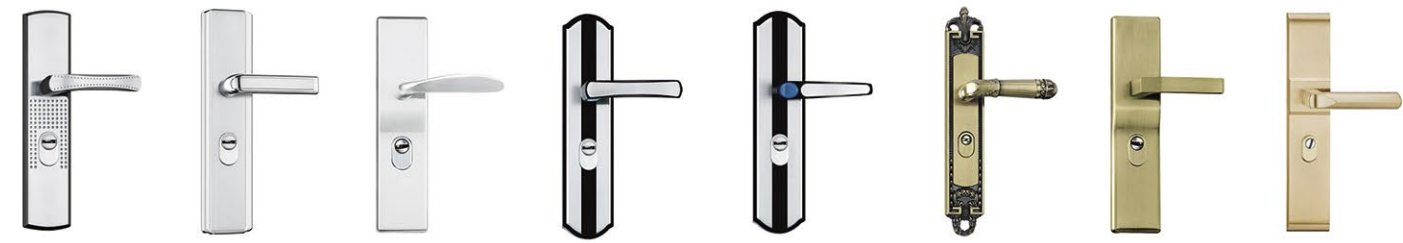

STEEL SECURITY
DOORS AVAILABLE SERIES

Honeycomb

Rockwool

Silica aluminum

BG-S9205

BG-S2022

BG-S2054

BG-S2019

BGS2023

BGS2027

OPTIONAL HANDLE

JW-9587 JW-1818 JW-8860 GA-8809 JW-6688 JW-3636 JW-8898 JW-8686

**STEEL SECURITY
REGULAR DOORS SERIES**

**STEEL SECURITY
REGULAR DOORS SERIES**

BG-S9029

BG-S9030